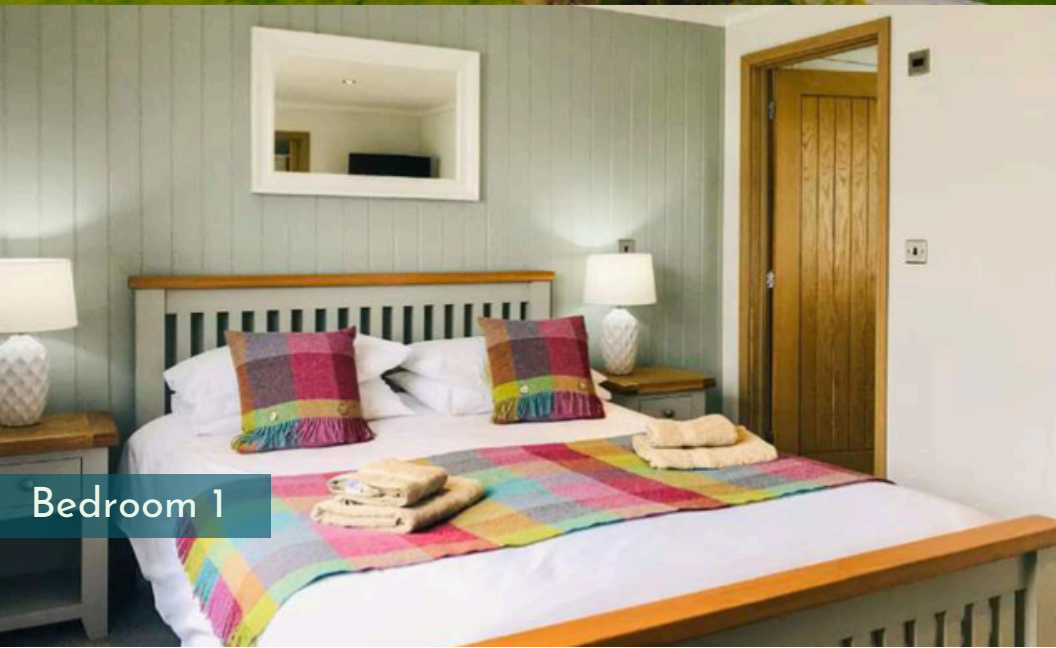

Aerial of site

Bedroom 1